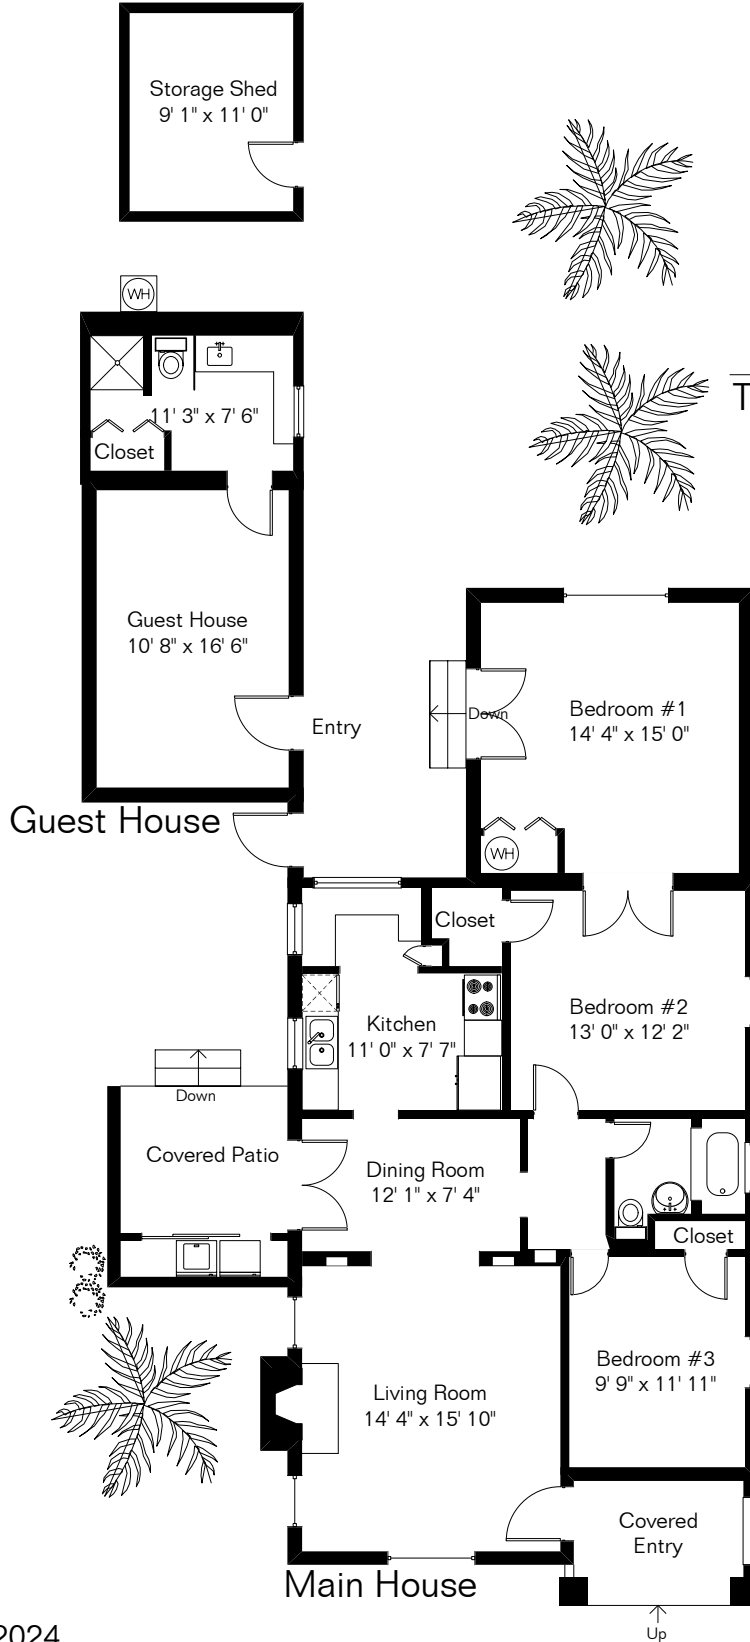

The square footages and room size information are deemed to be reliable but are not guaranteed and should be independently verified. This drawing is for marketing purposes only.

# 2240 E Hawthorne St

Main House 1,208 Sq Ft  
Guest House 337 Sq Ft  
Total Living Area 1,545 Sq Ft

Site Visit April 2024

Copyright 2024 Floor Plans First! LLC  
All Rights Reserved.

Floor Plans First!  
See the Floor Plan First!